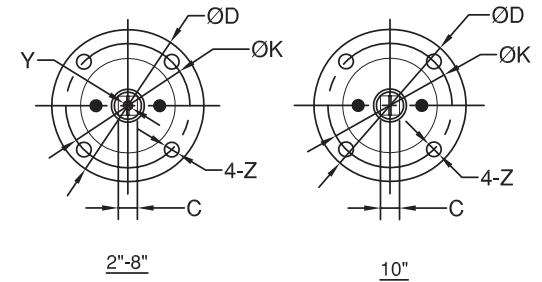

Bare Shaft

Hand Lever Actuator			
Valve Size	Dimensions (inch)		
	E	F	H
2"-16"	10.236	1.102	2.457
8"-10"	14.173	1.378	3.468

DESCRIPTION:	DATE:	DWG:
Dim Dwg (mm) – 2"-10" Lever Actuated Resilient Seated BfV	04.29.24	TS-DD0014-A